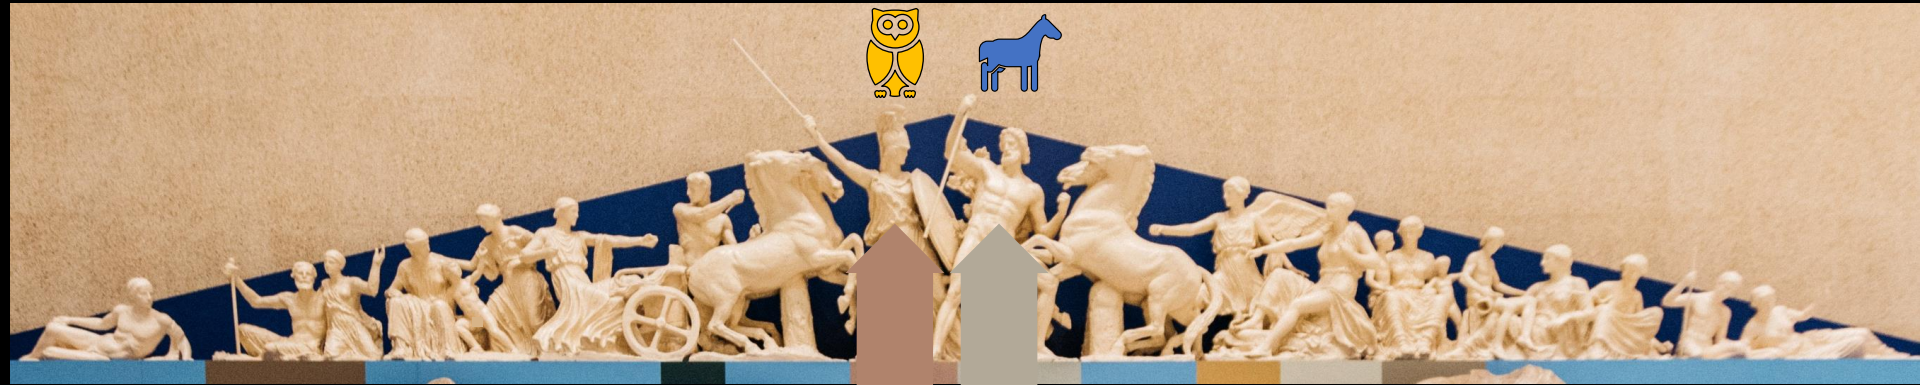

West Pediment

Athena vs. Poseidon

Scene: Patron god of Athens